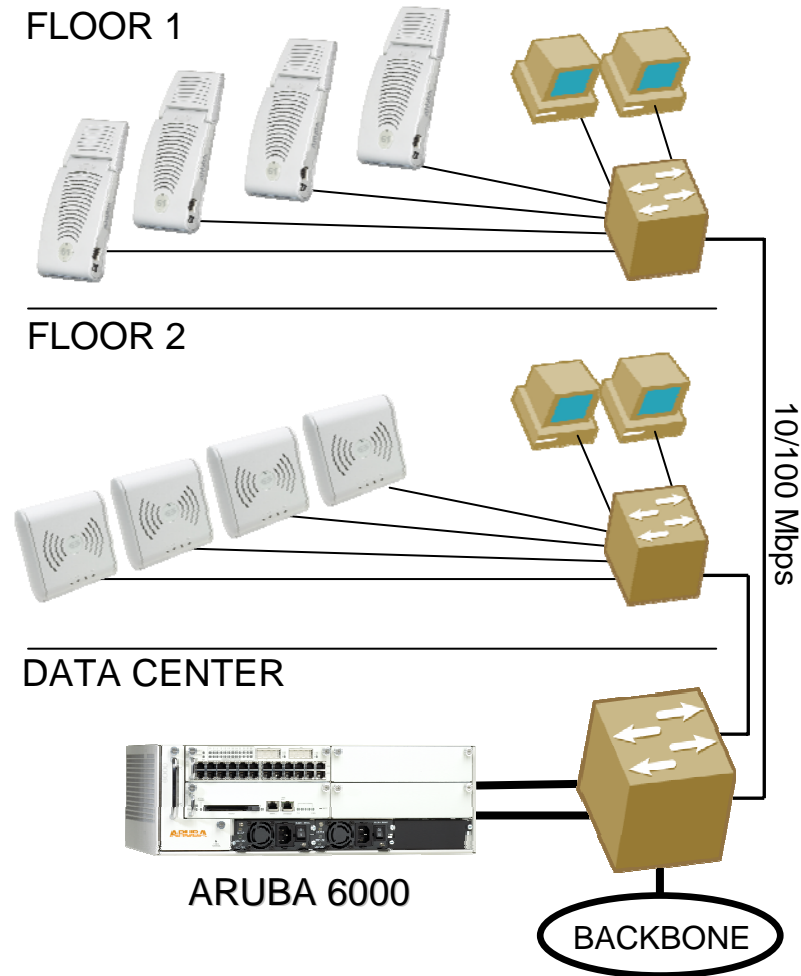

DISEÑO RED DE TELECOMUNICACIONES

Mobility Controllers

Overlay (Indirect) / Direct

DATA CENTER DEPLOYMENT (OVERLAY)

WIRING CLOSET DEPLOYMENT (DIRECT)

Aruba Mobility Controller Family

Same Value Proposition Across All Platforms

Purpose-Built for Performance

Unique Architecture Enables New Applications

Aruba 200 Mobility Controller

- **Capacity**
 - 6 Access Points
 - 100 Users
- **Performance**
 - 1 Gbps Clear / 200 Mbps Crypto
- **Interfaces**
 - 1 x WAN 10/100 Ethernet (RJ-45)
 - Auto-Sensing MDI/MDX
 - 1 x LAN 10/100/1000 Ethernet (RJ-45)
 - Auto-Sensing MDI/MDX
 - 1 x RJ-45 Serial Console Port
- **Programmable Architecture**
 - Control & Data Planes
 - Network Processor Core
 - Hardware-Accelerated Engine