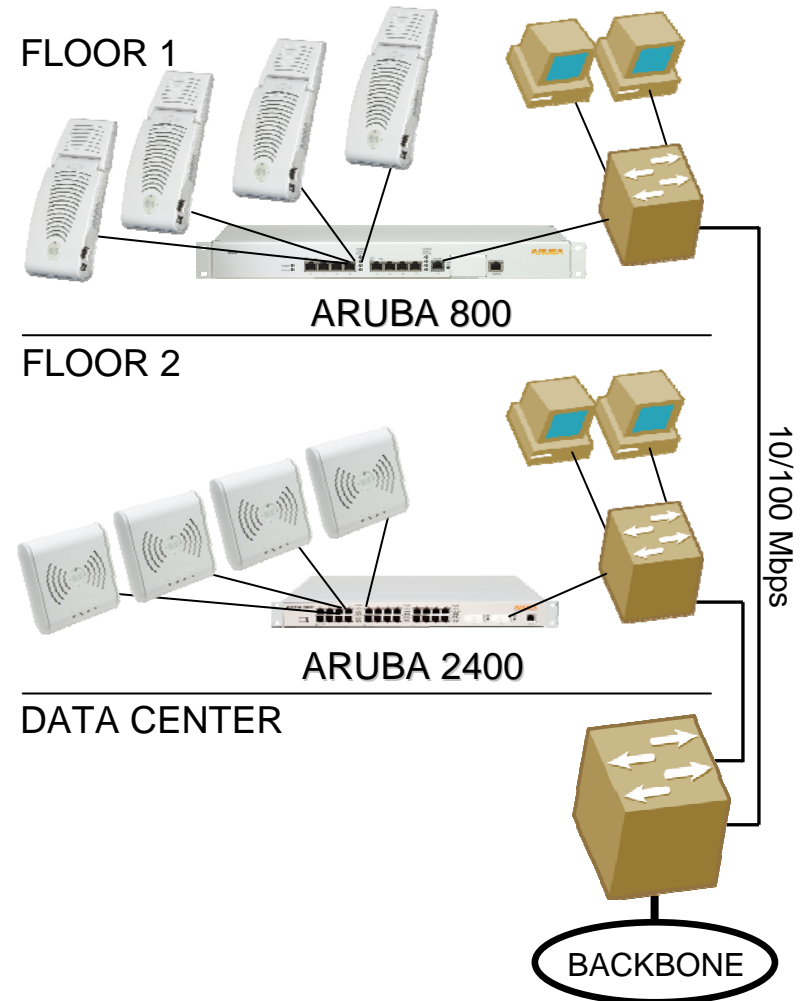

DISEÑO RED DE TELECOMUNICACIONES

Mobility Controllers

Overlay (Indirect) / Direct

DATA CENTER DEPLOYMENT (OVERLAY)

WIRING CLOSET DEPLOYMENT (DIRECT)

Aruba Mobility Controller Family

Same Value Proposition Across All Platforms

Purpose-Built for Performance

Unique Architecture Enables New Applications

Aruba 200 Mobility Controller

- **Capacity**
 - 6 Access Points
 - 100 Users
- **Performance**
 - 1 Gbps Clear / 200 Mbps Crypto
- **Interfaces**
 - 1 x WAN 10/100 Ethernet (RJ-45)
 - Auto-Sensing MDI/MDX
 - 1 x LAN 10/100/1000 Ethernet (RJ-45)
 - Auto-Sensing MDI/MDX
 - 1 x RJ-45 Serial Console Port
- **Programmable Architecture**
 - Control & Data Planes
 - Network Processor Core
 - Hardware-Accelerated Engine

Small Office – Branch Office – Retail

Aruba 800 Series Mobility Controller

- **Capacity**
 - 4 or 16 Access Points
 - 256 Users
- **Performance**
 - 800 Mbps Clear / 200 Mbps Crypto
- **Interfaces**
 - 8 x 10/100 Ethernet (RJ-45)
 - Auto-Sensing MDI/MDX
 - 802.3af PoE Support
 - 1 x Gigabit Ethernet (TX or SX options)
 - 1 x RJ-45 Serial Console Port
- **Programmable Architecture**
 - Control & Data Planes
 - Network Processor Core
 - Hardware-Accelerated Engine