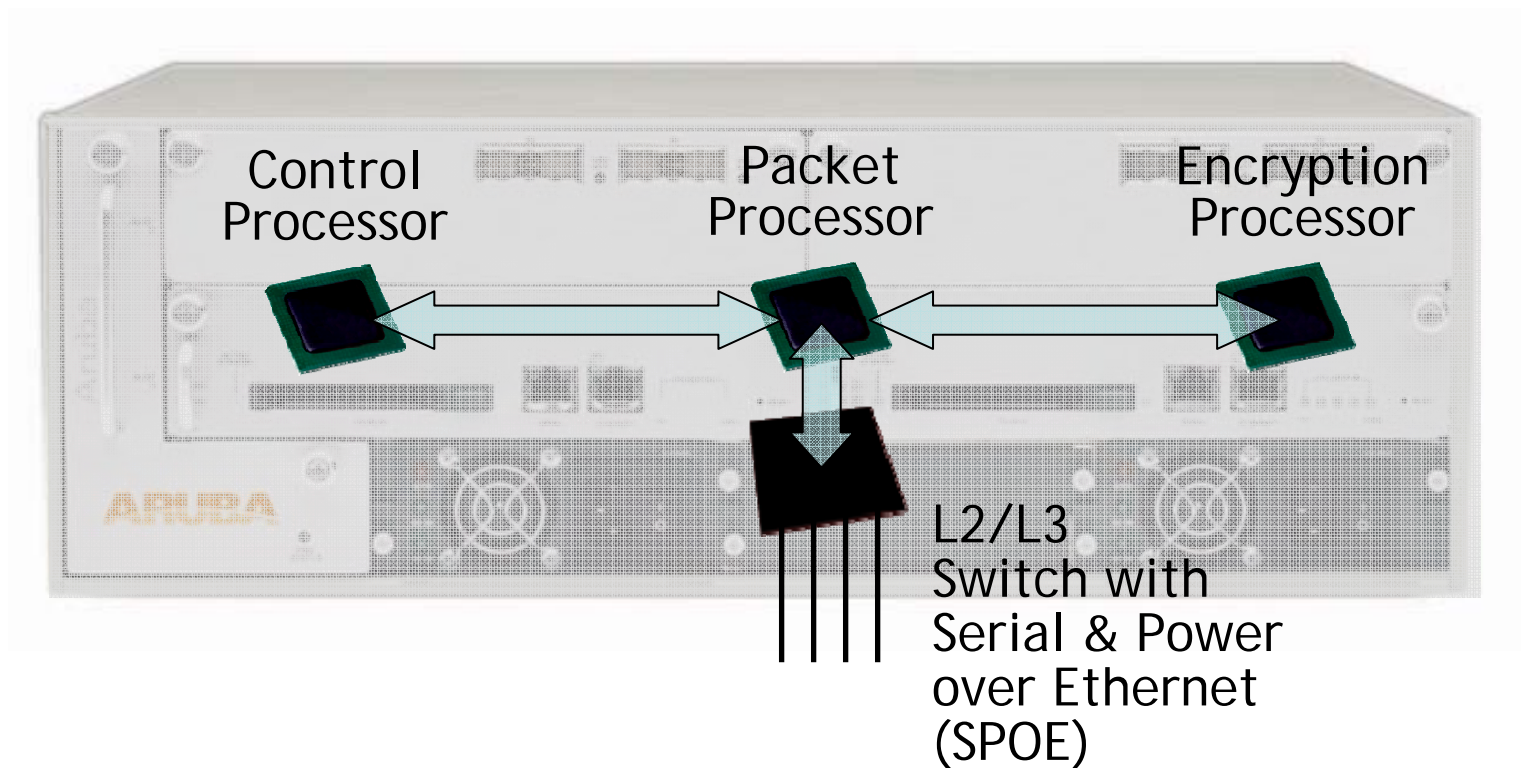

DISEÑO RED DE TELECOMUNICACIONES

Mobility Controllers

Overlay (Indirect) / Direct

DATA CENTER DEPLOYMENT (OVERLAY)

WIRING CLOSET DEPLOYMENT (DIRECT)

Aruba Mobility Controller Family

Same Value Proposition Across All Platforms

Purpose-Built for Performance

Unique Architecture Enables New Applications

Aruba 200 Mobility Controller

- **Capacity**
 - 6 Access Points
 - 100 Users
- **Performance**
 - 1 Gbps Clear / 200 Mbps Crypto
- **Interfaces**
 - 1 x WAN 10/100 Ethernet (RJ-45)
 - Auto-Sensing MDI/MDX
 - 1 x LAN 10/100/1000 Ethernet (RJ-45)
 - Auto-Sensing MDI/MDX
 - 1 x RJ-45 Serial Console Port
- **Programmable Architecture**
 - Control & Data Planes
 - Network Processor Core
 - Hardware-Accelerated Engine

Small Office – Branch Office – Retail

Aruba 800 Series Mobility Controller

- **Capacity**
 - 4 or 16 Access Points
 - 256 Users
- **Performance**
 - 800 Mbps Clear / 200 Mbps Crypto
- **Interfaces**
 - 8 x 10/100 Ethernet (RJ-45)
 - Auto-Sensing MDI/MDX
 - 802.3af PoE Support
 - 1 x Gigabit Ethernet (TX or SX options)
 - 1 x RJ-45 Serial Console Port
- **Programmable Architecture**
 - Control & Data Planes
 - Network Processor Core
 - Hardware-Accelerated Engine