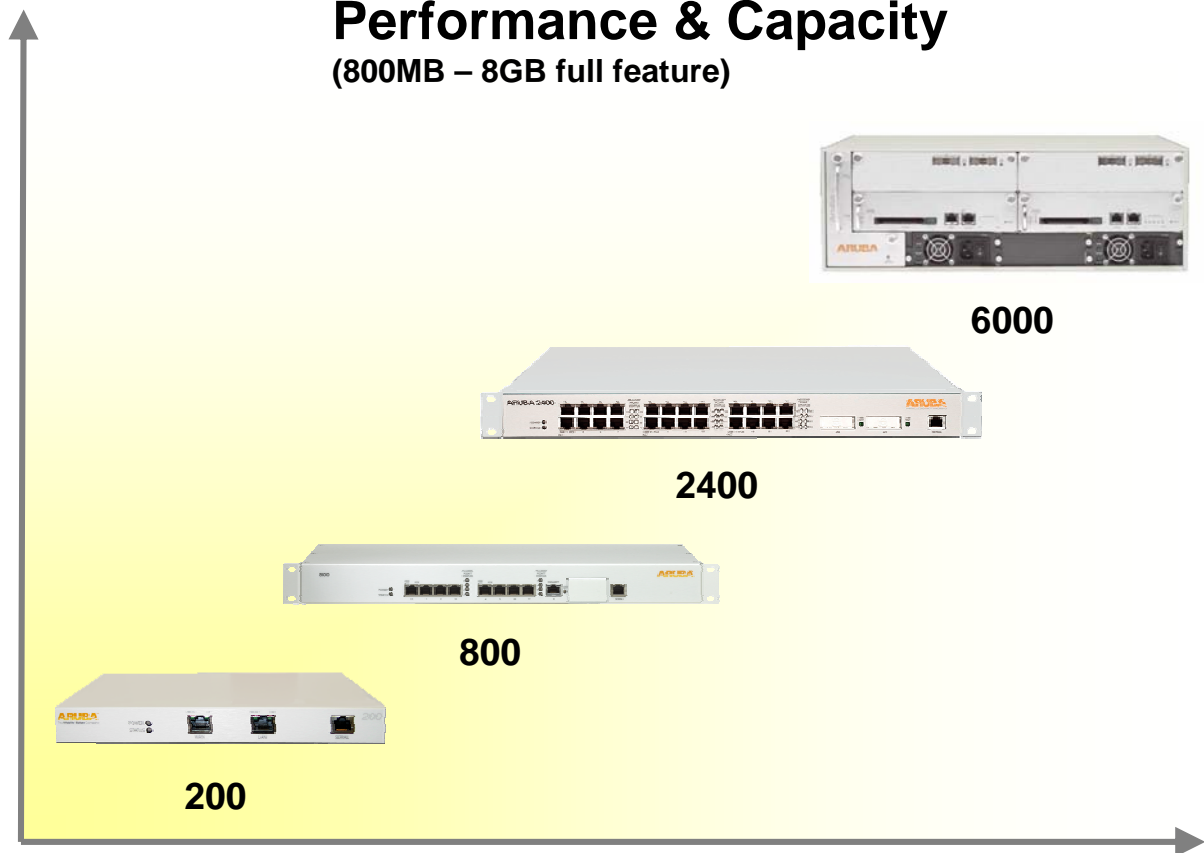

DISEÑO RED DE TELECOMUNICACIONES

Mobility Controllers

Overlay (Indirect) / Direct

DATA CENTER DEPLOYMENT (OVERLAY)

WIRING CLOSET DEPLOYMENT (DIRECT)

Aruba Mobility Controller Family

Same Value Proposition Across All Platforms

Purpose-Built for Performance

Unique Architecture Enables New Applications

Aruba 200 Mobility Controller

- **Capacity**
 - 6 Access Points
 - 100 Users
- **Performance**
 - 1 Gbps Clear / 200 Mbps Crypto
- **Interfaces**
 - 1 x WAN 10/100 Ethernet (RJ-45)
 - Auto-Sensing MDI/MDX
 - 1 x LAN 10/100/1000 Ethernet (RJ-45)
 - Auto-Sensing MDI/MDX
 - 1 x RJ-45 Serial Console Port
- **Programmable Architecture**
 - Control & Data Planes
 - Network Processor Core
 - Hardware-Accelerated Engine