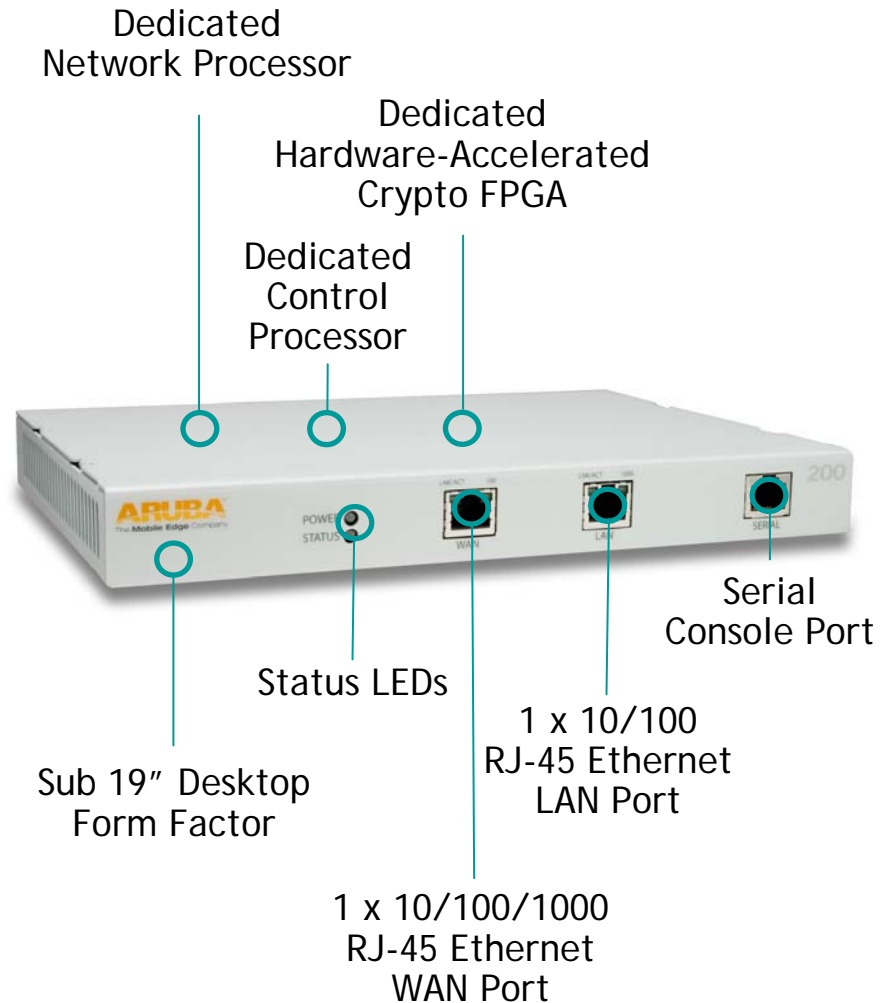

Purpose-Built for Performance

Unique Architecture Enables New Applications

Aruba 200 Mobility Controller

- **Capacity**
 - 6 Access Points
 - 100 Users
- **Performance**
 - 1 Gbps Clear / 200 Mbps Crypto
- **Interfaces**
 - 1 x WAN 10/100 Ethernet (RJ-45)
 - Auto-Sensing MDI/MDX
 - 1 x LAN 10/100/1000 Ethernet (RJ-45)
 - Auto-Sensing MDI/MDX
 - 1 x RJ-45 Serial Console Port
- **Programmable Architecture**
 - Control & Data Planes
 - Network Processor Core
 - Hardware-Accelerated Engine

Small Office – Branch Office – Retail

Aruba 800 Series Mobility Controller

- **Capacity**
 - 4 or 16 Access Points
 - 256 Users
- **Performance**
 - 800 Mbps Clear / 200 Mbps Crypto
- **Interfaces**
 - 8 x 10/100 Ethernet (RJ-45)
 - Auto-Sensing MDI/MDX
 - 802.3af PoE Support
 - 1 x Gigabit Ethernet (TX or SX options)
 - 1 x RJ-45 Serial Console Port
- **Programmable Architecture**
 - Control & Data Planes
 - Network Processor Core
 - Hardware-Accelerated Engine