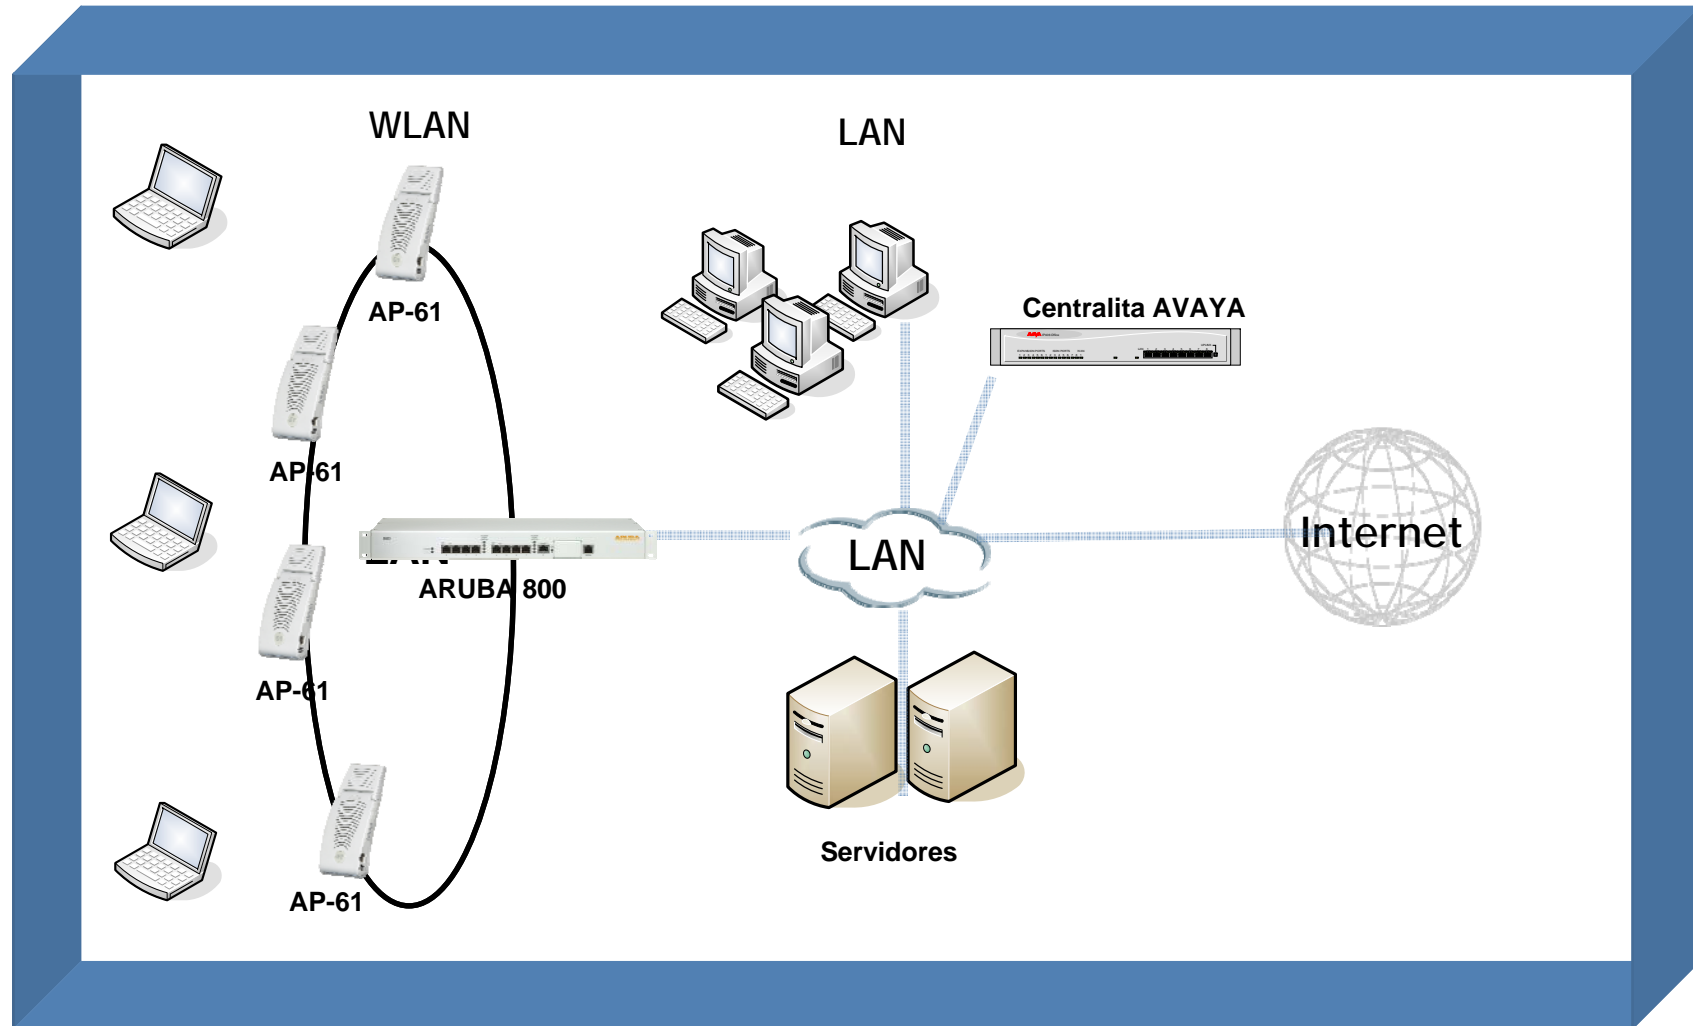

Single Radio APs

- Software Configurable 802.11a or b/g
- AP / Air Monitor / Remote AP
- Ideal for Dense Office, Home Office and/or Air Monitor Deployments
- Internal or External Antenna Options
- Low Cost

Dual Radio APs

- Dual-Radio 802.11 a/b/g
- Ideal for Campus / Remote / Branch Office AP
- High Availability Features (AP70)
- Wired and Wireless Security (AP70)
- Extensible USB Interface Port (AP70)

Controllers

DISEÑO RED DE TELECOMUNICACIONES

Mobility Controllers

Overlay (Indirect) / Direct

DATA CENTER DEPLOYMENT (OVERLAY)

WIRING CLOSET DEPLOYMENT (DIRECT)

Aruba Mobility Controller Family

Same Value Proposition Across All Platforms

Purpose-Built for Performance

Unique Architecture Enables New Applications

Aruba 200 Mobility Controller

- **Capacity**
 - 6 Access Points
 - 100 Users
- **Performance**
 - 1 Gbps Clear / 200 Mbps Crypto
- **Interfaces**
 - 1 x WAN 10/100 Ethernet (RJ-45)
 - Auto-Sensing MDI/MDX
 - 1 x LAN 10/100/1000 Ethernet (RJ-45)
 - Auto-Sensing MDI/MDX
 - 1 x RJ-45 Serial Console Port
- **Programmable Architecture**
 - Control & Data Planes
 - Network Processor Core
 - Hardware-Accelerated Engine