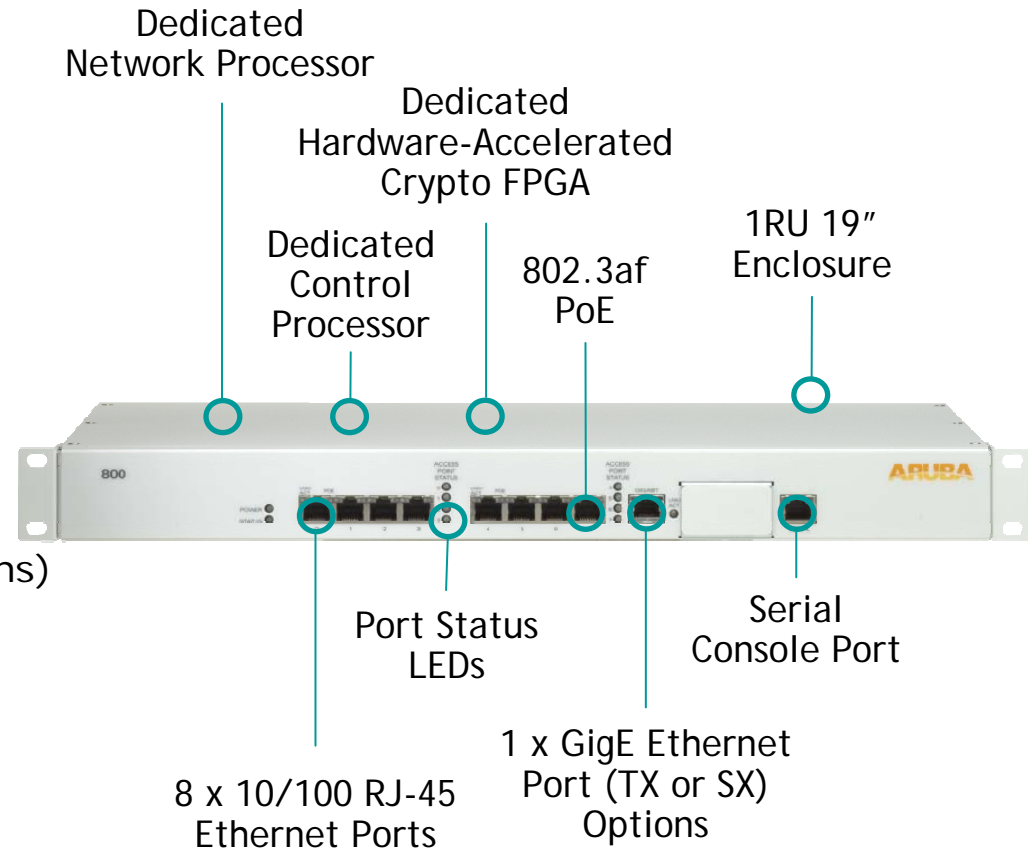

Purpose-Built for Performance

Unique Architecture Enables New Applications

Aruba 200 Mobility Controller

- **Capacity**
 - 6 Access Points
 - 100 Users
- **Performance**
 - 1 Gbps Clear / 200 Mbps Crypto
- **Interfaces**
 - 1 x WAN 10/100 Ethernet (RJ-45)
 - Auto-Sensing MDI/MDX
 - 1 x LAN 10/100/1000 Ethernet (RJ-45)
 - Auto-Sensing MDI/MDX
 - 1 x RJ-45 Serial Console Port
- **Programmable Architecture**
 - Control & Data Planes
 - Network Processor Core
 - Hardware-Accelerated Engine

Small Office – Branch Office – Retail

Aruba 800 Series Mobility Controller

- **Capacity**
 - 4 or 16 Access Points
 - 256 Users
- **Performance**
 - 800 Mbps Clear / 200 Mbps Crypto
- **Interfaces**
 - 8 x 10/100 Ethernet (RJ-45)
 - Auto-Sensing MDI/MDX
 - 802.3af PoE Support
 - 1 x Gigabit Ethernet (TX or SX options)
 - 1 x RJ-45 Serial Console Port
- **Programmable Architecture**
 - Control & Data Planes
 - Network Processor Core
 - Hardware-Accelerated Engine