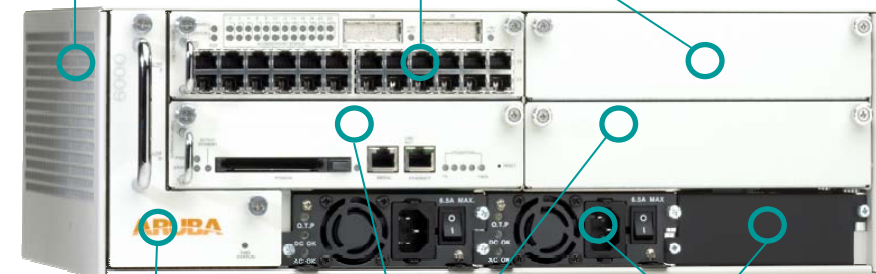

Aruba 6000 Modular Mobility Controller

- **Capacity**
  - Up to 512 Access Points / 4,096 Users
  - Supervisor Card I – 48 APs or 128 APs
  - Supervisor Card II – 256 APs
- **Performance**
  - 8 Gbps Clear / 7 Gbps Crypto
- **Modular Supervisor Cards**
  - Supervisor Card I – 4 Gbps/2 Gbps 3DES
  - Supervisor Card II – 4 Gbps/3.5 Gbps 3DES
  - 1 x RJ-45 Serial Console Port
- **Modular Line Cards**
  - 24 x 10/100 Ethernet (RJ-45) Line Card
  - 24 x 10/100 Ethernet (RJ-45) Line Card with 802.3af PoE Support
  - 2 x GigE (GBIC) Line Card
- **Programmable Architecture**
  - Control and Data Planes
  - Network Processor Core
  - Hardware-Accelerated Engine
- **All Components Modular and Hot-Swappable**

4RU 19"
Enclosure

Line Cards

- Single or Dual Supported
- 24FE/2GE
- 24FE/2GE SPOE (802.3af PoE)
- 2GE (GBIC)

Fan Tray

Redundant PSUs

Supervisor Cards I or II

- Single or Dual Supported
- Dedicated Control Processors
- Dedicated Network Processors
- Hardware Accelerated Crypto FPGAs

Large Campus – HQ – Large Enterprise