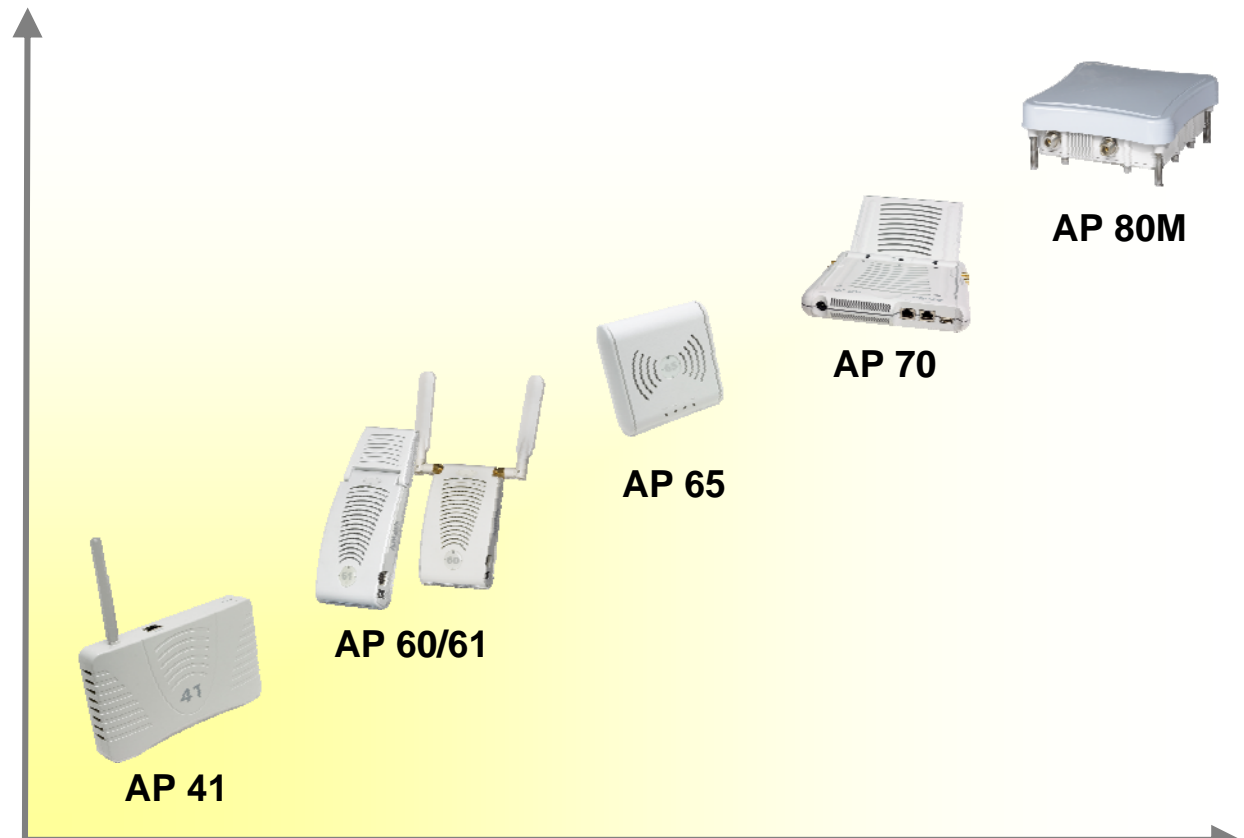

Campus – Regional Office – Medium/Large Enterprise

Aruba 6000 Modular Mobility Controller

- **Capacity**
 - Up to 512 Access Points / 4,096 Users
 - Supervisor Card I – 48 APs or 128 APs
 - Supervisor Card II – 256 APs
- **Performance**
 - 8 Gbps Clear / 7 Gbps Crypto
- **Modular Supervisor Cards**
 - Supervisor Card I – 4 Gbps/2 Gbps 3DES
 - Supervisor Card II – 4 Gbps/3.5 Gbps 3DES
 - 1 x RJ-45 Serial Console Port
- **Modular Line Cards**
 - 24 x 10/100 Ethernet (RJ-45) Line Card
 - 24 x 10/100 Ethernet (RJ-45) Line Card with 802.3af PoE Support
 - 2 x GigE (GBIC) Line Card
- **Programmable Architecture**
 - Control and Data Planes
 - Network Processor Core
 - Hardware-Accelerated Engine
- **All Components Modular and Hot-Swappable**

Large Campus – HQ – Large Enterprise

Access Points

Wireless Access Point Family

Single Band (802.11a or b/g)

Dual-Band (802.11a/b/g)

Auto-Discovery (Plug'n'Play)

Multi-Service

- Multi-Band Wireless AP
- Remote AP
- Branch Office AP
- Air Monitor

Centrally Managed

- RF Parameters
- Security Parameters
- Service Definition
- Version Management
- Regulatory Domain

Low End / Low Cost

High End / High Feature

Integral / Detachable Antenna Versions

Aruba Access Point Family