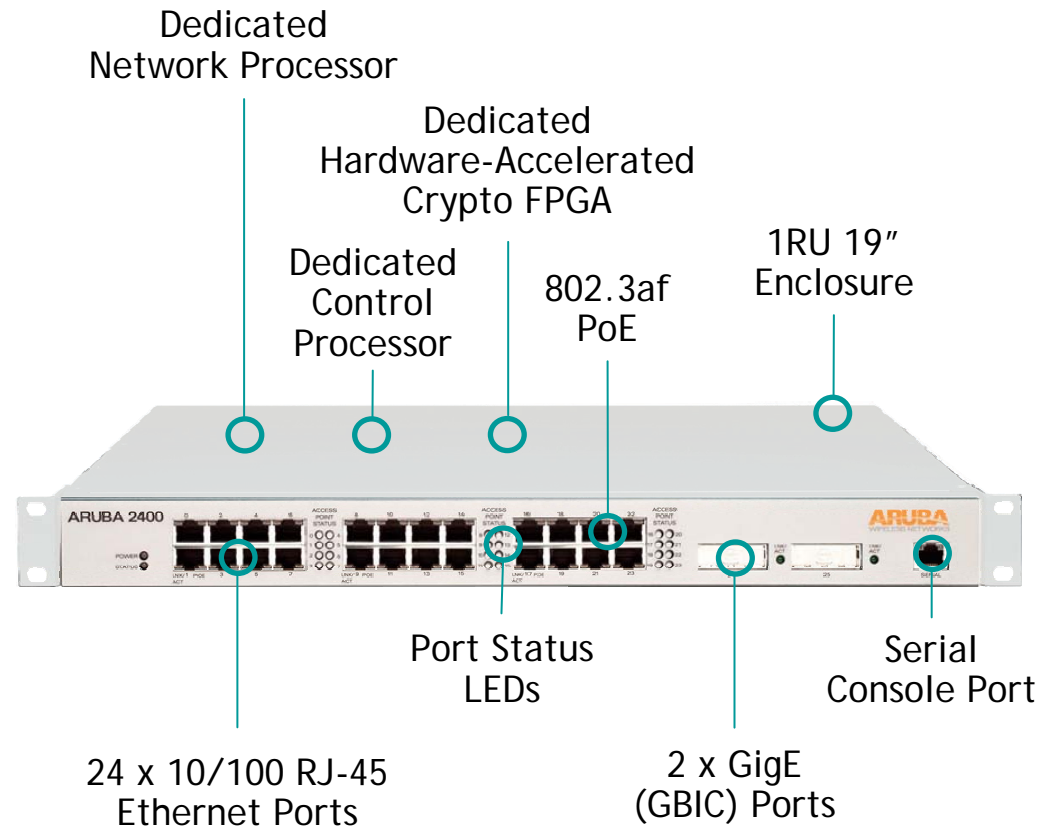

Purpose-Built for Performance

Unique Architecture Enables New Applications

Aruba 200 Mobility Controller

- **Capacity**
 - 6 Access Points
 - 100 Users
- **Performance**
 - 1 Gbps Clear / 200 Mbps Crypto
- **Interfaces**
 - 1 x WAN 10/100 Ethernet (RJ-45)
 - Auto-Sensing MDI/MDX
 - 1 x LAN 10/100/1000 Ethernet (RJ-45)
 - Auto-Sensing MDI/MDX
 - 1 x RJ-45 Serial Console Port
- **Programmable Architecture**
 - Control & Data Planes
 - Network Processor Core
 - Hardware-Accelerated Engine

Small Office – Branch Office – Retail

Aruba 800 Series Mobility Controller

- **Capacity**
 - 4 or 16 Access Points
 - 256 Users
- **Performance**
 - 800 Mbps Clear / 200 Mbps Crypto
- **Interfaces**
 - 8 x 10/100 Ethernet (RJ-45)
 - Auto-Sensing MDI/MDX
 - 802.3af PoE Support
 - 1 x Gigabit Ethernet (TX or SX options)
 - 1 x RJ-45 Serial Console Port
- **Programmable Architecture**
 - Control & Data Planes
 - Network Processor Core
 - Hardware-Accelerated Engine

Branch Office – Small/Medium Enterprise

Aruba 2400 Mobility Controller

- **Capacity**
 - 48 Access Points
 - 768 Users
- **Performance**
 - 2 Gbps Clear / 400 Mbps Crypto
- **Interfaces**
 - 24 x 10/100 Ethernet (RJ-45)
 - Auto-Sensing MDI/MDX
 - 802.3af PoE Support
 - 2 x Gigabit Ethernet (GBIC)
 - 1 x RJ-45 Serial Console Port
- **Programmable Architecture**
 - Control & Data Planes
 - Network Processor Core
 - Hardware-Accelerated Engine